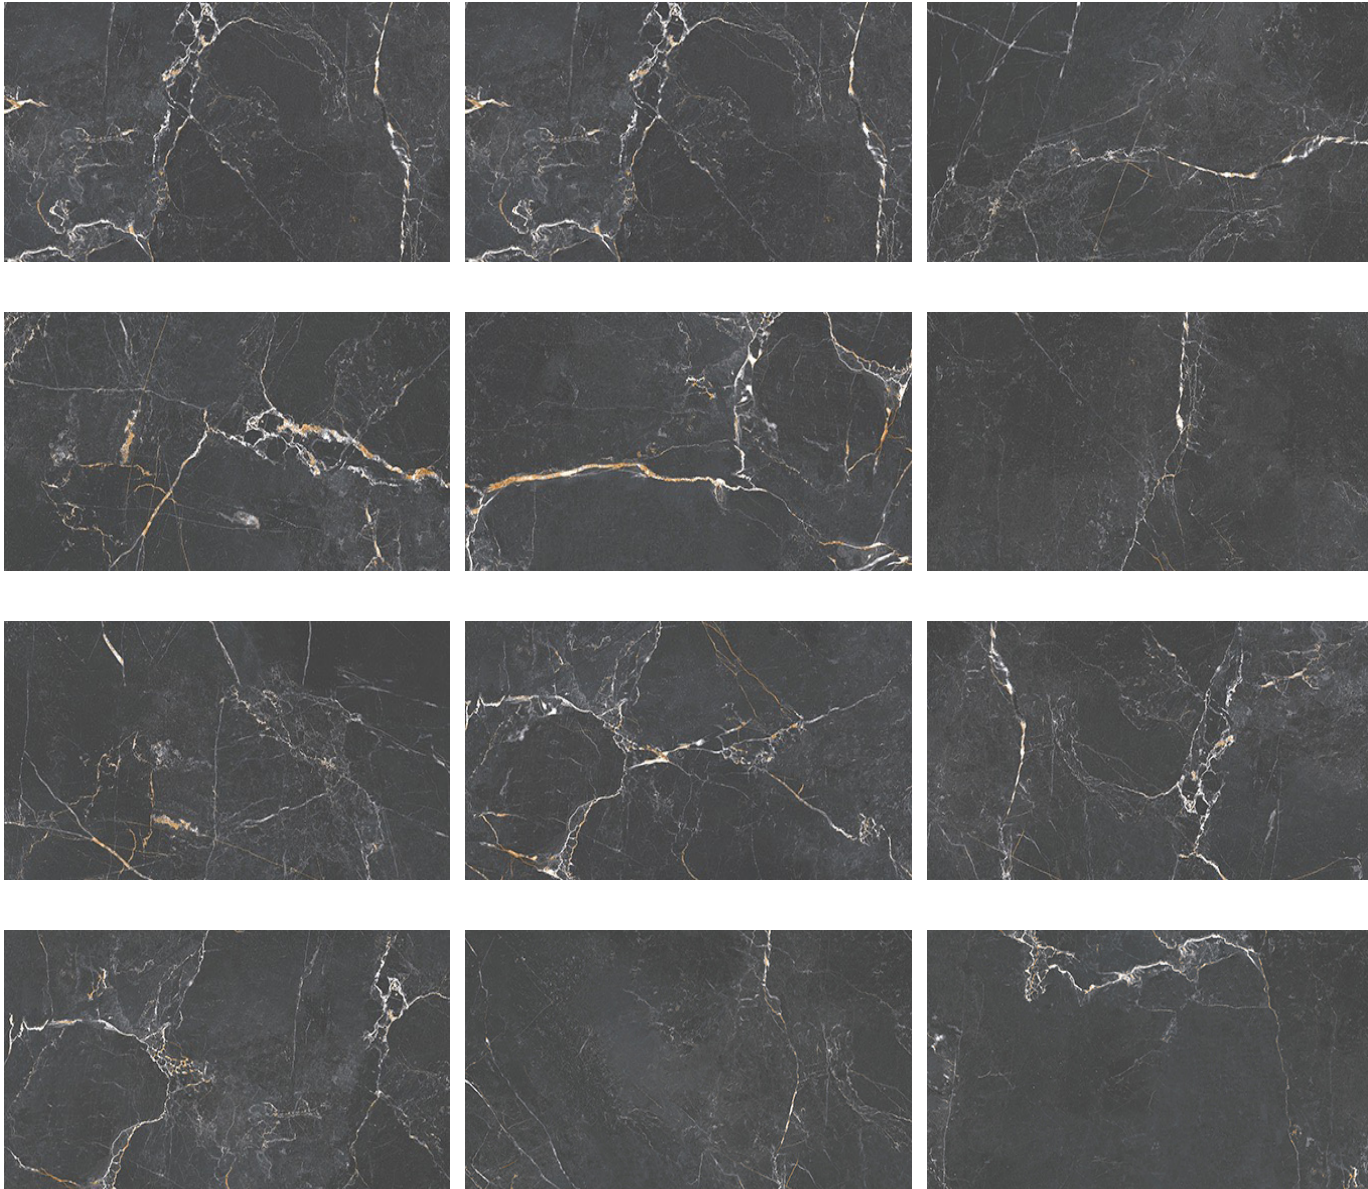

Port Noir

**Roca**  
The logo graphic for Roca consists of a white, stylized wave or ribbon shape that curves under the letters 'o' and 'c', and then tapers to a point under the 'a'.

# 12"x24" R - 24 FACES