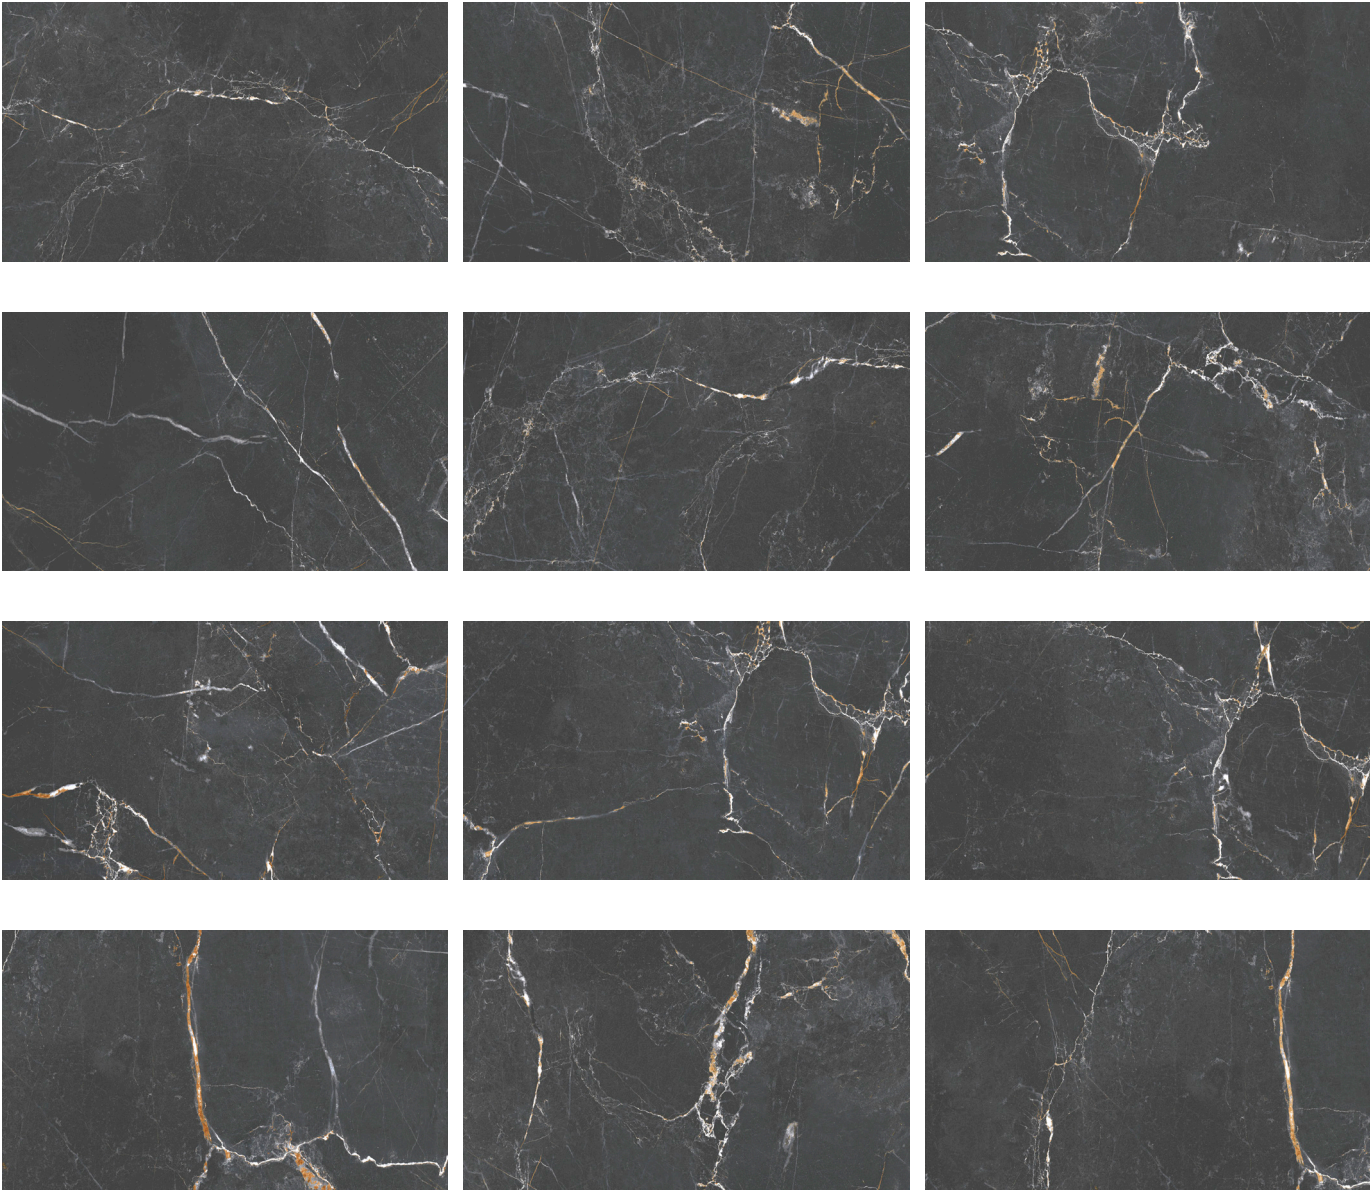

Port Noir

**Roca**  
The logo graphic for Roca consists of a white, stylized wave or ribbon shape that curves under the letters 'o' and 'c', and then tapers to a point under the 'a'.

# 12"x24" R - 24 FACES